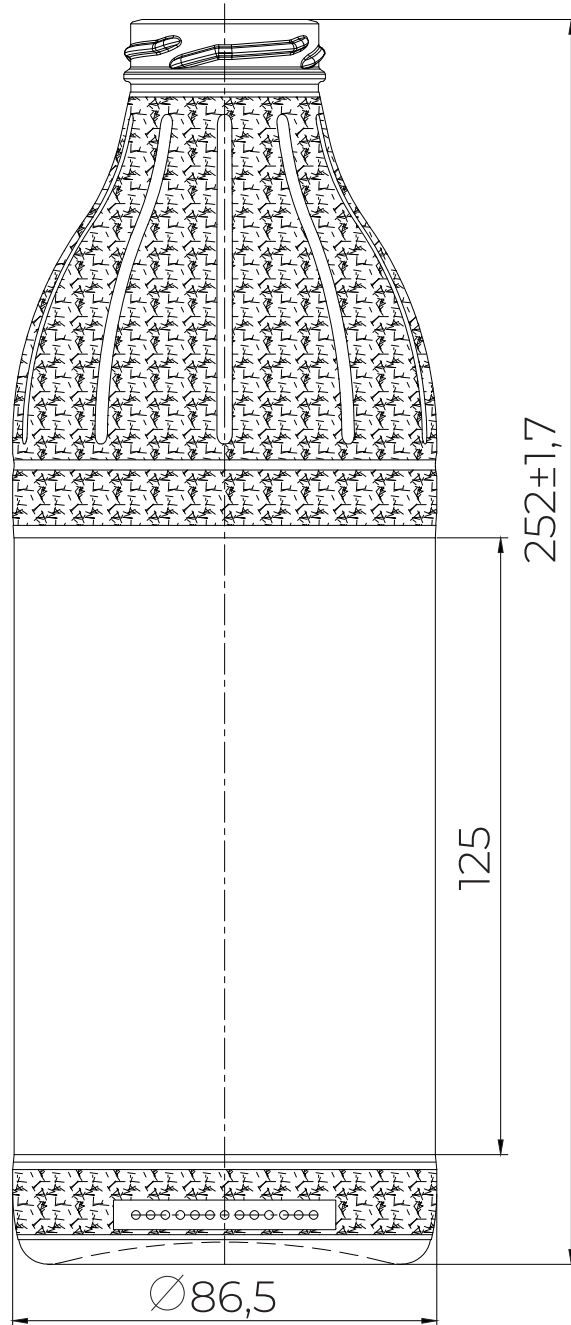

JUICE 4

1000

KMC
G L A S S

- ⌘ Juice 4 1000
- ⌘ Weight - 400 g
- ⌘ Filling CAP - 1000 ml
- ⌘ Color - Flint
- ⌘ Diameter - 86.5

www.kmc.glass
sales@kmc.glass

KMC
G L A S S